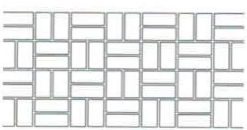

MEDITERRANEAN
Rectangle 172 x 116mm

CONVICT BRICK
*Brick Size 240 x 237mm

BRICK
Brick Size 226 x 105mm

BUSHROCK
*Brick Size 230 x 225mm

CLASSIC HERRINGBONE
*Brick Size 195 x 90mm

10\"/>

EUROPEAN FAN
*Brick Size 130 x 100mm

BASKET WEAVE
Brick Size 195 x 90mm

8\"/>

ASHLAR SLATE
*Brick Size 257 x 155mm

FLAGSTONE
*Brick Size 250 x 180mm

KEYSTONE
*Brick Size 200 x 150mm

REGAL TILE
Tile Size 267 x 138mm

RANDOM BLUESTONE
*Brick Size 197 x 140mm

ENGLISH COBBLE
*Brick Size 300 x 100mm

COBBLESTONE
*Brick Size 235 x 126mm

ANTIQUE TILE
Tile Size 264 x 264mm

LARGE TILE
Tile Size 264 x 264mm

COBBLE ROSETTE
Diameter 1.6m
*Brick Size 165 x 78mm

STAR COMPASS
Diameter 1.6m (N,S,E,W
Letters Available)

ROSETTE
Diameter 0.9m/1.6m

KEYSTONE HEADER
*Brick Size 180 x 100mm

EDGE BRICK HEADER
Brick Size 225 x 105mm

COBBLE HEADER
Brick Size 195 x 130mm

BRICK HEADER (SOLDIER COURSE)
*Brick Size 195mm x 105mm

LARGE TILE HEADER
Brick Size 265 x 265mm