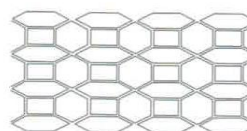

Phone: 0418 837 699

Phone: 044 7772 966

Email: sales@perthconcreteresurfacing.com.au

Web: www.perthconcreteresurfacing.com.au

Stencil Patterns

BLOCK
Brick Size 398 x 192mm

RUSTIC BRICK
*Brick Size 230 x 140mm

MEDITERRANEAN
Rectangle 172 x 116mm

CONVICT BRICK
*Brick Size 240 x 237mm

BRICK
Brick Size 226 x 105mm

BUSHROCK
*Brick Size 230 x 225mm

CLASSIC HERRINGBONE
*Brick Size 195 x 90mm

10\"/>

EUROPEAN FAN
*Brick Size 130 x 100mm

BASKET WEAVE
Brick Size 195 x 90mm

8\"/>

ASHLAR SLATE
*Brick Size 257 x 155mm

FLAGSTONE
*Brick Size 250 x 180mm

KEYSTONE
*Brick Size 200 x 150mm

REGAL TILE
Tile Size 267 x 138mm

RANDOM BLUESTONE
*Brick Size 197 x 140mm

ROSETTE
Diameter 0.9m/1.6m

KEYSTONE HEADER
*Brick Size 180 x 100mm

EDGE BRICK HEADER
Brick Size 225 x 105mm

COBBLE HEADER
Brick Size 195 x 130mm

BRICK HEADER (SOLDIER COURSE)
*Brick Size 195mm x 105mm

LARGE TILE HEADER
Brick Size 265 x 265mm