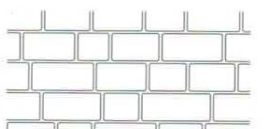

MEDITERRANEAN
Rectangle 172 x 116mm

CONVICT BRICK
*Brick Size 240 x 237mm

BRICK
Brick Size 226 x 105mm

BUSHROCK
*Brick Size 230 x 225mm

CLASSIC HERRINGBONE
*Brick Size 195 x 90mm

10\"/>

EUROPEAN FAN
*Brick Size 130 x 100mm

BASKET WEAVE
Brick Size 195 x 90mm

8\"/>

ASHLAR SLATE
*Brick Size 257 x 155mm

FLAGSTONE
*Brick Size 250 x 180mm

KEYSTONE
*Brick Size 200 x 150mm

REGAL TILE
Tile Size 267 x 138mm

RANDOM BLUESTONE
*Brick Size 197 x 140mm

ENGLISH COBBLE
*Brick Size 300 x 100mm

COBBLESTONE
*Brick Size 235 x 126mm

ANTIQUE TILE
Tile Size 264 x 264mm

LARGE TILE
Tile Size 264 x 264mm

COBBLE ROSETTE
Diameter 1.6m
*Brick Size 165 x 78mm

STAR COMPASS
Diameter 1.6m (N,S,E,W
Letters Available)