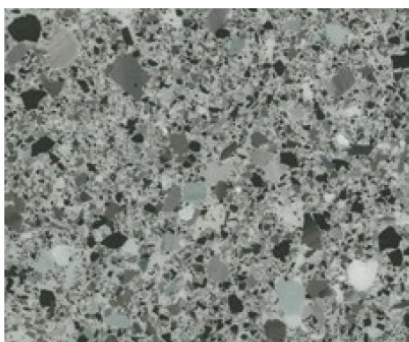

Gem Stone

Fire Stone

Real Stone

Green Stone

Earth Stone

Graphite Stone

Decorative Flakes are incorporated into seamless epoxy, polyaspartic & polyurethane floor systems. A great alternative to other types of floors and wall coverings.

Decorative, tough, low maintenance, durable & hygienic.

Suitable for floors, walls and other surfaces in any domestic or commercial project.

NOTE: All samples shown are over Australian Standards colour N23 (Neutral Grey) – any other