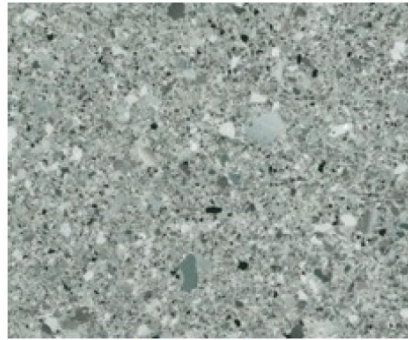

Gem Stone

Fire Stone

Real Stone

Green Stone

Earth Stone

Graphite Stone

Decorative Flakes are incorporated into seamless epoxy, polyaspartic & polyurethane floor systems. A great alternative to other types of floors and wall coverings.

Decorative, tough, low maintenance, durable & hygienic.

Suitable for floors, walls and other surfaces in any domestic or commercial project.

NOTE: All samples shown are over Australian Standards colour N23 (Neutral Grey) – any other